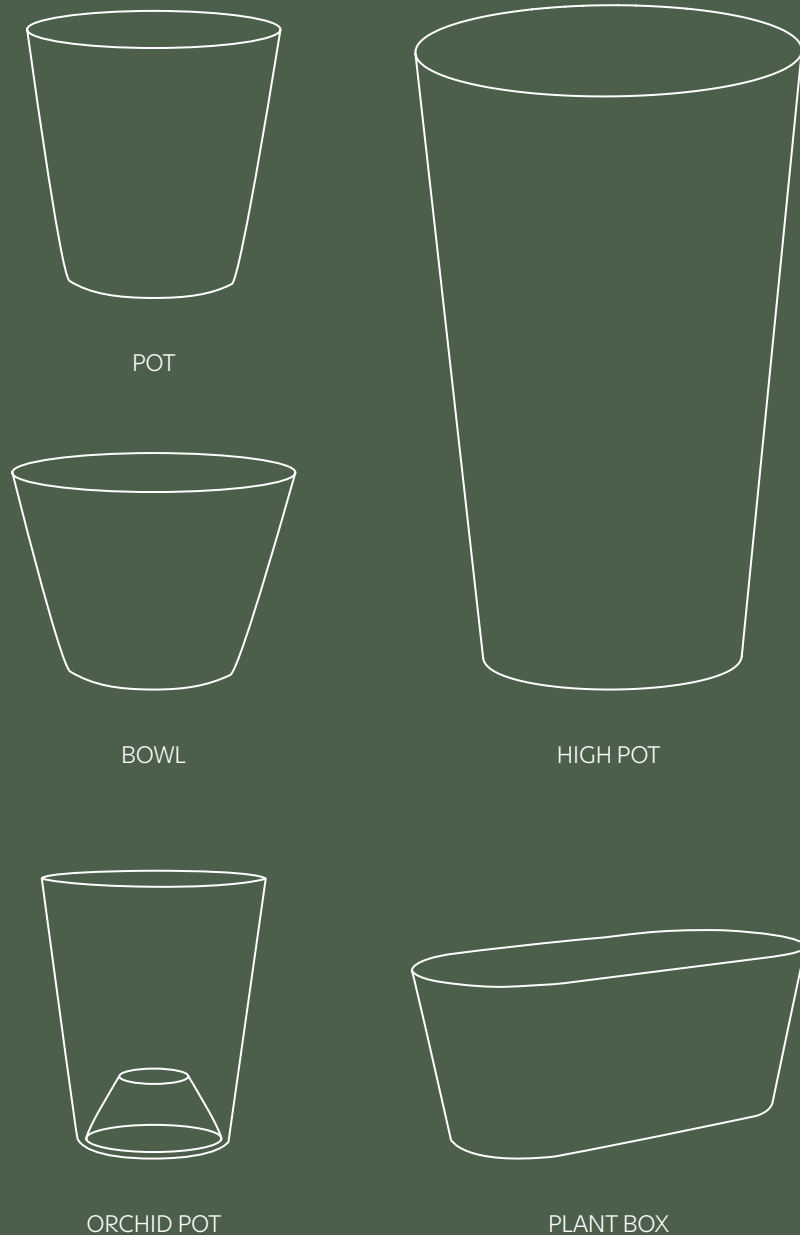

Porto

Simplicity and minimalism are the two mainstays of our Porto range. With *simple straight lines* and a *conical design*, it adapts to any context, whether a more luxurious or minimalist space. Associated with the quality and good taste inherent to the city of Northern Portugal, this is a range rooted in a simple design and matte finish. Likewise, the large pot has an insert solution, making it lighter and requiring less soil.