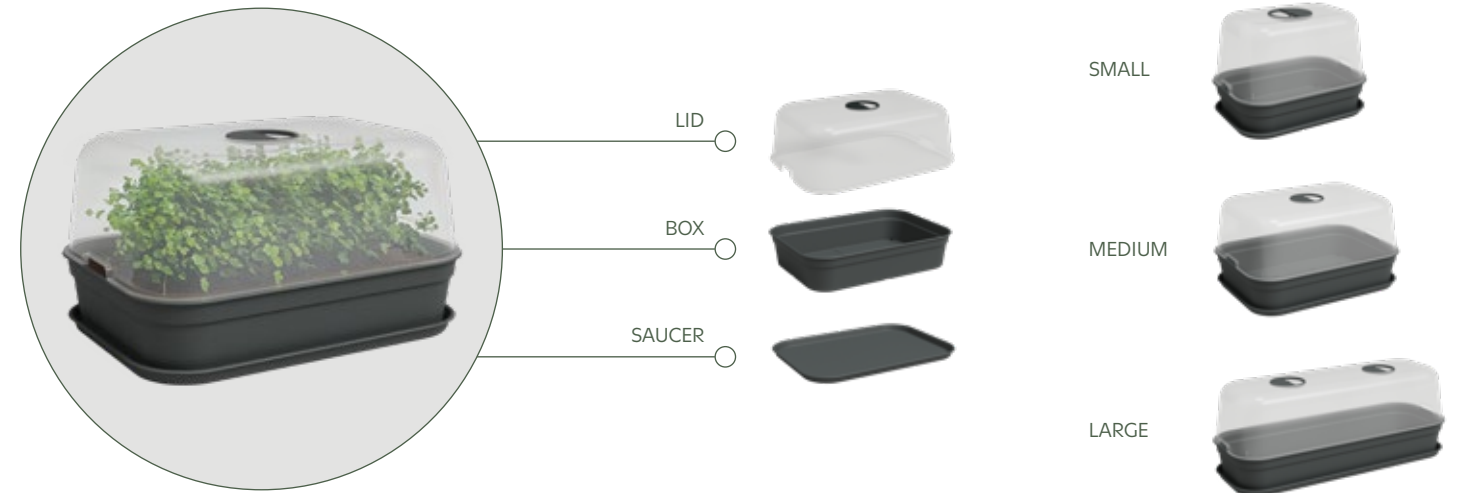

NEW

Combine with
Pots and Trays

WITH DRAINING
HOLES

MADAGASCAR TO GROW TRAY

	← →	HEIGHT	VOL	STORE PACK	PALLET
MADAGASCAR TO GROW TRAY S	24x17cm 9.4x6.7"	6cm 2.4"	1.6L 0.42Gal	6*	2478*
MADAGASCAR TO GROW TRAY M	36x26cm 14.2x10.2"	8cm 3.1"	5.6L 1.48Gal	6*	1044*
MADAGASCAR TO GROW TRAY L	51x19cm 20.1x7.5"	8cm 3.1"	5.7L 1.51Gal	6*	912*

(*) Subject to confirmation.