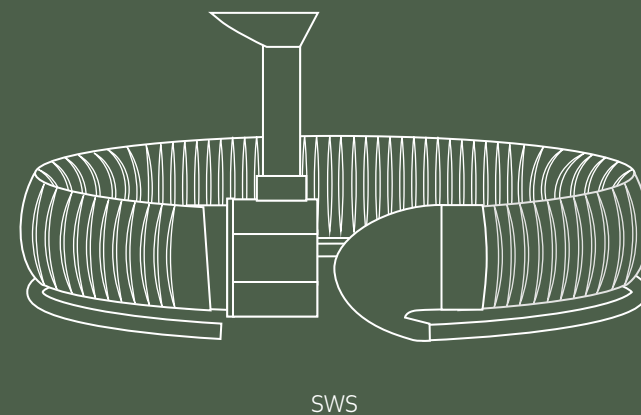

Adaptable to round or square pots starting from Ø28cm and plant boxes starting from 50cm

HOW-TO-DO VIDEO

SELF WATERING SYSTEM

HYDRUM SELF WATERING SYSTEM

	← →	HEIGHT	VOL	STORE PACK	PALLET
HYDRUM SWS	66x5cm 26x2"	15cm 5.9"	1L 0.3Gal	1	378